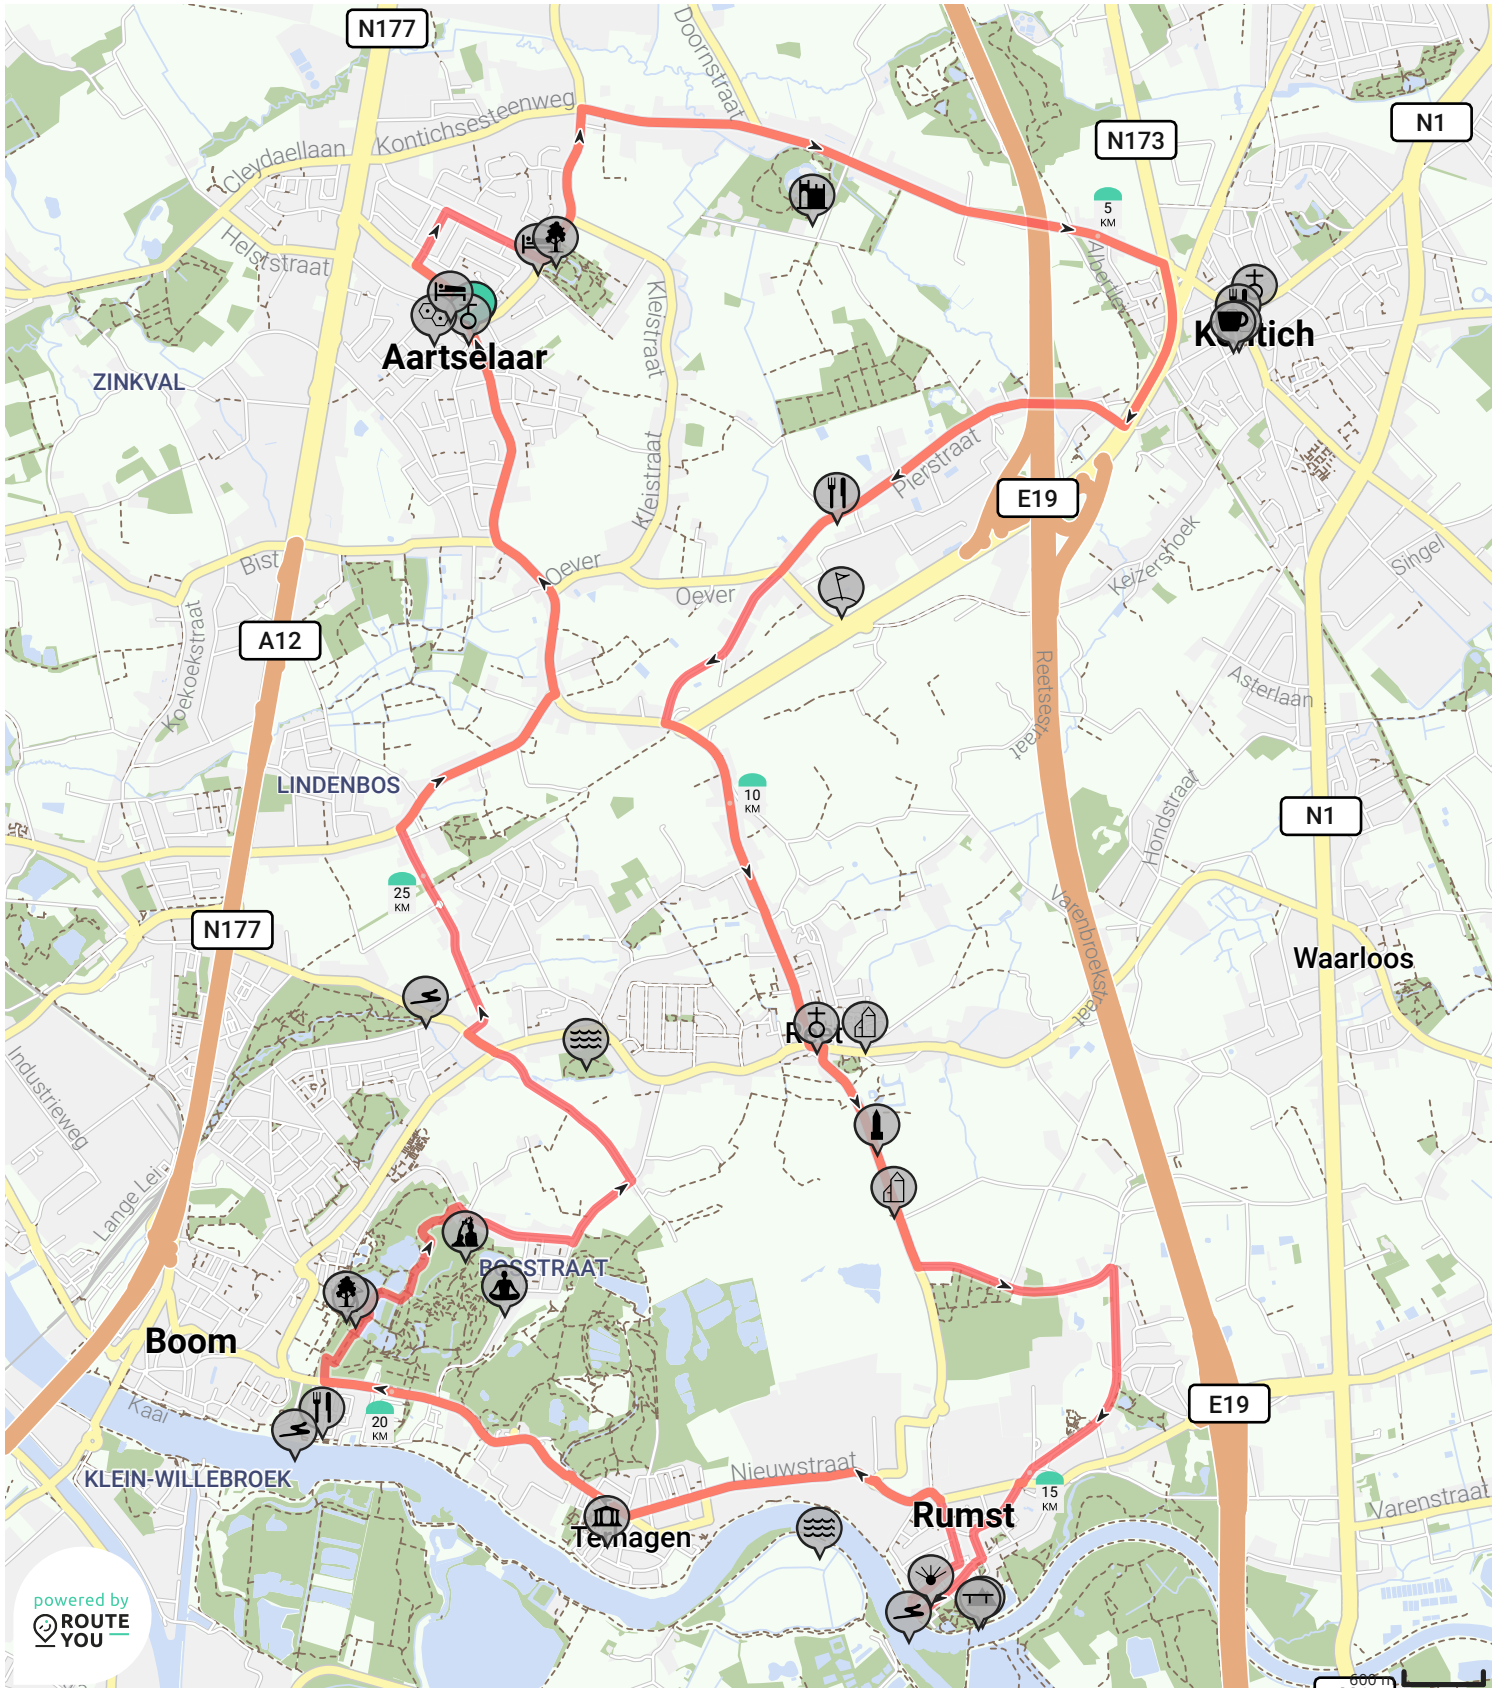

# DSVA 2021 Parcours

View on mobile

By Sacha Sijmons

- Length: 28.44 km
- Ascent: 83 m
- difficulty level: 1/10

- Laar 20, 2630 Aartselaar, Belgium
- Laar 20, 2630 Aartselaar, Belgium

powered by ROUTE YOU